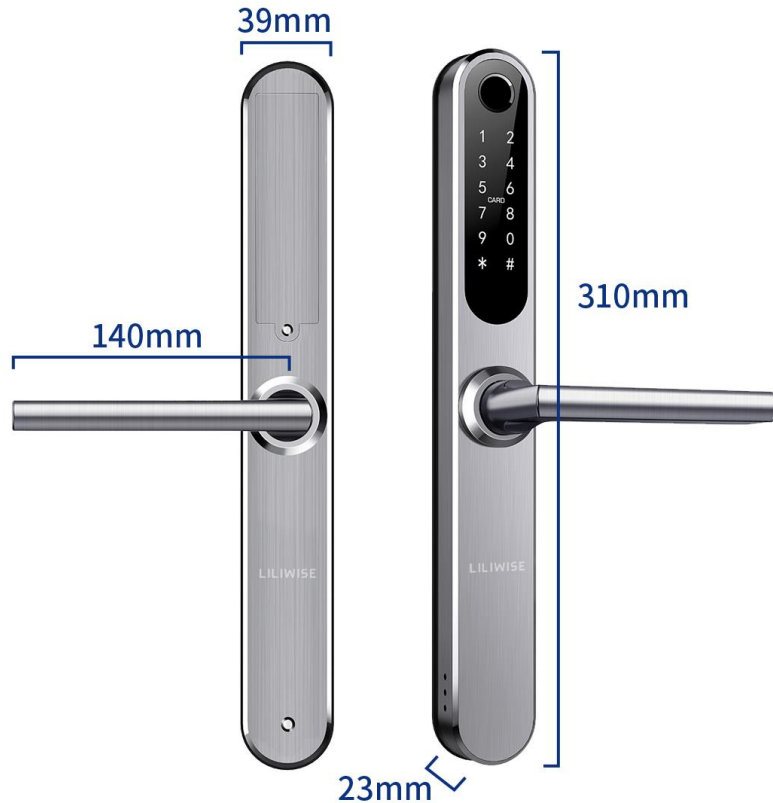

SMART HANDLE LOCK S35

TTLock APP

Features

- **Lock Dimension:** 310mm(D)*39mm(L)*23mm(H);
- **Available in Matted Black, Hairline Silver;**
- **Unlock Accesses:** WIFI / APP BLE / Fingerprint / Pincode / Card.
- **Voice Commands via Google Assistant & Amazon Alexa;**
- **User Capacity:** Finger: 200, PIN: 200, Card: 200, E-key: unlimited;
- **Suitable for all mortises:** 2885 / 3585 / 4085 / 5572;
- **Waterproof IP66;**
- **Easy installation;**
- **Adjustable for all door thickness;**
- **1 year batteries life;**
- **250K cycle time;**
- **200 hours salt-spray ;**
- **USB for emergency power;**
- **Mechanical key for emergency;**