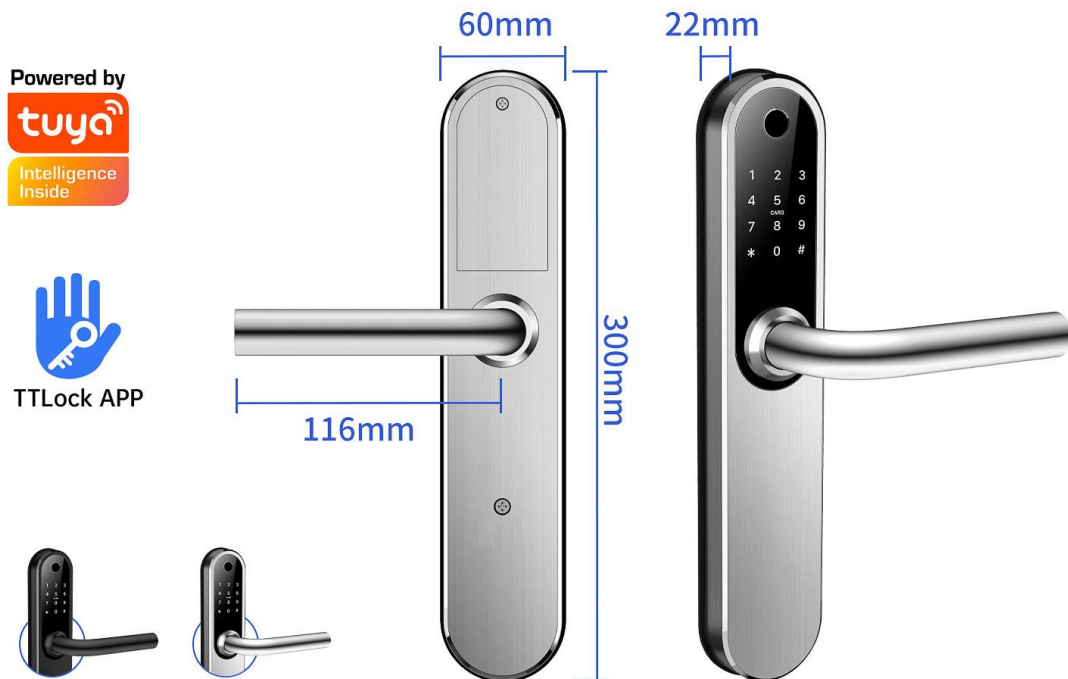

Smart Handle Lock H61B

Features

- **Lock Dimension:** 300mm(H)*60mm(W)*22mm(T);
- **User Capacity:** Finger: 200, PIN: 200, Card: 200, E-key: unlimited;
- Suitable for all Doors, All Door Thickness;
- **Suitable for all mortises:** 4085 / 4585 / 4592 / 5072 / 5572 / 6072 / 6085 ;
- **Multiple Accesses:** APP BLE ,Fingerprint, PIN Code, RFID Cards, Keys;
- **Available in Matted Black, Hairline Silver;**
- **Automatic Locking;**
- **200K Cycle Times; 200-Hours Salt-Spray Durability;**
- **Voice Commands via Google Assistant & Amazon Alexa;**
- **USB for emergency power and Mechanical key for emergency;**

0 - 95%
Working Humidity

-35°C ~ 55°C
Working Temperature

6V/4x AA Batteries
Working Voltage

Less than 4.8V
Low Wattage Alarm

Multiple Ways to Unlock

Fingerprint

Anti-peep Password

BLE Unlock

RFID Card

Mechanical Key

Micro USB Port For Emergency