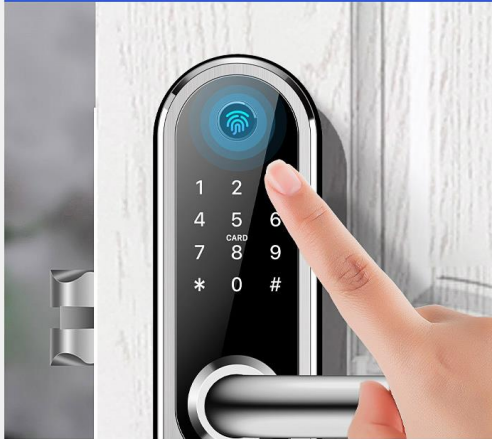

Smart Handle Lock H61B

Features

- **Lock Dimension:** 300mm(H)*60mm(W)*22mm(T);
- **User Capacity:** Finger: 200, PIN: 200, Card: 200, E-key: unlimited;
- Suitable for all Doors, All Door Thickness;
- **Suitable for all mortises:** 4085 / 4585 / 4592 / 5072 / 5572 / 6072 / 6085 ;
- **Multiple Accesses:** APP BLE ,Fingerprint, PIN Code, RFID Cards, Keys;
- **Available in Matted Black, Hairline Silver;**
- **Automatic Locking;**
- **200K Cycle Times; 200-Hours Salt-Spray Durability;**
- **Voice Commands via Google Assistant & Amazon Alexa;**
- **USB for emergency power and Mechanical key for emergency;**

0 - 95%
Working Humidity

-35°C ~ 55°C
Working Temperature

6V/4x AA Batteries
Working Voltage

Less than 4.8V
Low Wattage Alarm

Multiple Ways to Unlock

Fingerprint

Anti-peep Password

BLE Unlock

RFID Card

Mechanical Key

Micro USB Port For Emergency