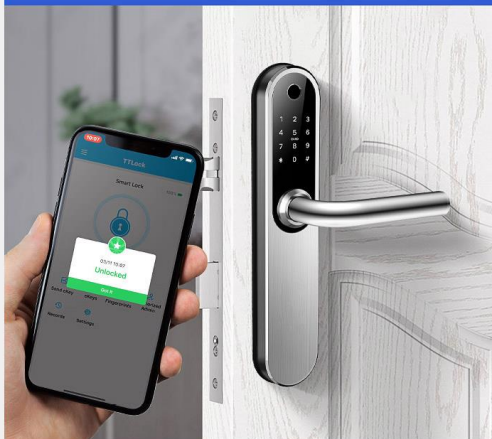

Smart Handle Lock H61B

Features

- **Lock Dimension:** 300mm(H)*60mm(W)*22mm(T);
- **User Capacity:** Finger: 200, PIN: 200, Card: 200, E-key: unlimited;
- Suitable for all Doors, All Door Thickness;
- **Suitable for all mortises:** 4085 / 4585 / 4592 / 5072 / 5572 / 6072 / 6085 ;
- **Multiple Accesses:** APP BLE ,Fingerprint, PIN Code, RFID Cards, Keys;
- **Available in Matted Black, Hairline Silver;**
- **Automatic Locking;**
- **200K Cycle Times; 200-Hours Salt-Spray Durability;**
- **Voice Commands via Google Assistant & Amazon Alexa;**
- **USB for emergency power and Mechanical key for emergency;**

0 - 95%
Working Humidity

-35°C ~ 55°C
Working Temperature

6V/4x AA Batteries
Working Voltage

Less than 4.8V
Low Wattage Alarm

Multiple Ways to Unlock

Fingerprint

Anti-peep Password

BLE Unlock

RFID Card

Mechanical Key

Micro USB Port For Emergency