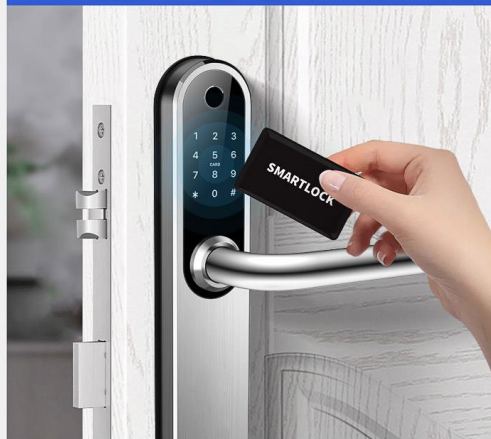

Smart Handle Lock H61B

Features

- **Lock Dimension:** 300mm(H)*60mm(W)*22mm(T);
- **User Capacity:** Finger: 200, PIN: 200, Card: 200, E-key: unlimited;
- Suitable for all Doors, All Door Thickness;
- **Suitable for all mortises:** 4085 / 4585 / 4592 / 5072 / 5572 / 6072 / 6085 ;
- **Multiple Accesses:** APP BLE ,Fingerprint, PIN Code, RFID Cards, Keys;
- **Available in Matted Black, Hairline Silver;**
- **Automatic Locking;**
- **200K Cycle Times; 200-Hours Salt-Spray Durability;**
- **Voice Commands via Google Assistant & Amazon Alexa;**
- **USB for emergency power and Mechanical key for emergency;**

0 - 95%
Working Humidity

-35°C ~ 55°C
Working Temperature

6V/4x AA Batteries
Working Voltage

Less than 4.8V
Low Wattage Alarm

Multiple Ways to Unlock

Fingerprint

Anti-peep Password

BLE Unlock

RFID Card

Mechanical Key

Micro USB Port For Emergency