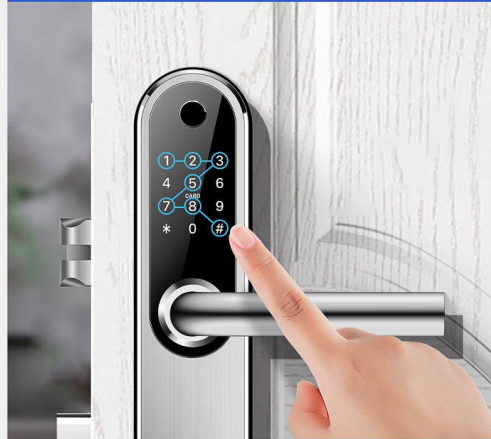

Smart Handle Lock H61B

Features

- **Lock Dimension:** 300mm(H)*60mm(W)*22mm(T);
- **User Capacity:** Finger: 200, PIN: 200, Card: 200, E-key: unlimited;
- Suitable for all Doors, All Door Thickness;
- **Suitable for all mortises:** 4085 / 4585 / 4592 / 5072 / 5572 / 6072 / 6085 ;
- **Multiple Accesses:** APP BLE ,Fingerprint, PIN Code, RFID Cards, Keys;
- **Available in Matted Black, Hairline Silver;**
- **Automatic Locking;**
- **200K Cycle Times; 200-Hours Salt-Spray Durability;**
- **Voice Commands via Google Assistant & Amazon Alexa;**
- **USB for emergency power and Mechanical key for emergency;**

0 - 95%
Working Humidity

-35°C ~ 55°C
Working Temperature

6V/4x AA Batteries
Working Voltage

Less than 4.8V
Low Wattage Alarm

Multiple Ways to Unlock

Fingerprint

Anti-peep Password

BLE Unlock

RFID Card

Mechanical Key

Micro USB Port For Emergency