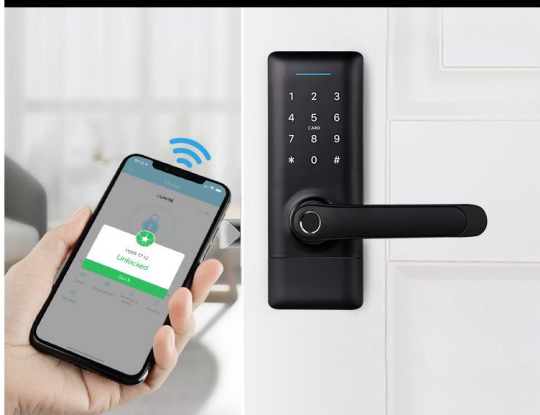

# SMART HANDLE LOCK H1B

TTLock APP

## Features

- **Lock Dimension:** 195mm(D)\*73mm(L)\*24mm(H);
- **Available in Matted Black, Hairline Silver;**
- **Attractive smart access APP/ WIFI / APP BLE / fingerprint / pincode / card.**
- **Voice Commands via Google Assistant & Amazon Alexa;**
- **User Capacity:** Finger: 200, PIN: 200, Card: 200, E-key: unlimited;
- **Suitable for all mortises:** 60/70 Latchbolt; 4085 / 5085 / 6085 / 5572;
- **Waterproof IP65;**
- **Easy installation, 1 minutes installation only;**
- **Adjustable for all door thickness;**
- **1 year batteries life;**
- **250K cycle time;**
- **200 hours salt-spray ;**
- **USB for emergency power;**
- **Mechanical key for emergency;**

# MULTIPLE WAYS TO UNLOCK

Fingerprint

Anti-peep Password

BLE

RFID Card

Mechanical Key

Micro USB Port For  
Emergency